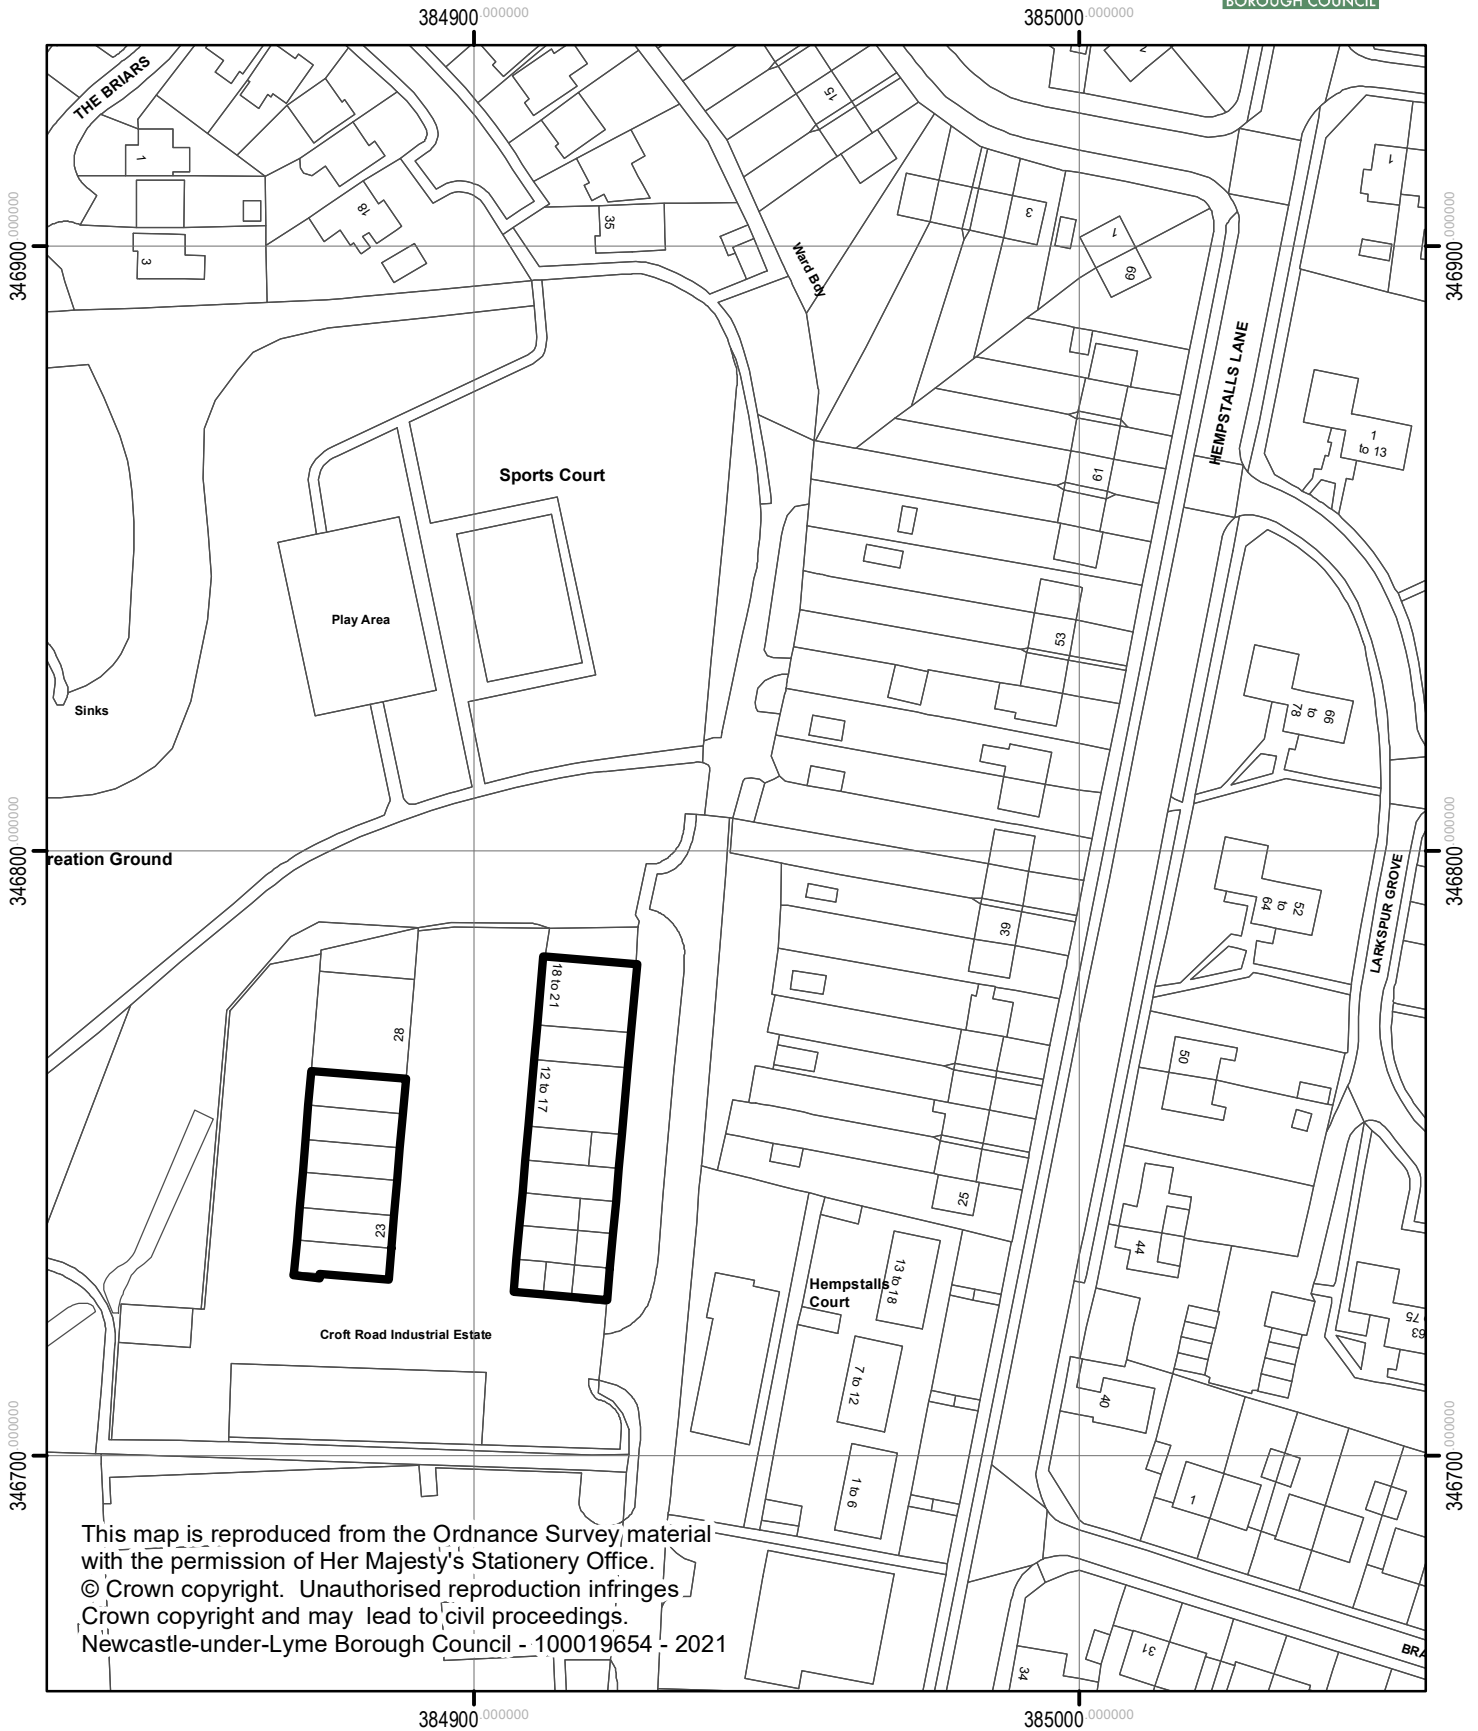

1-27 Croft Road Industrial Estate  
Croft Road  
Newcastle

This map is reproduced from the Ordnance Survey material with the permission of Her Majesty's Stationery Office. © Crown copyright. Unauthorised reproduction infringes Crown copyright and may lead to civil proceedings. Newcastle-under-Lyme Borough Council - 100019654 - 2021